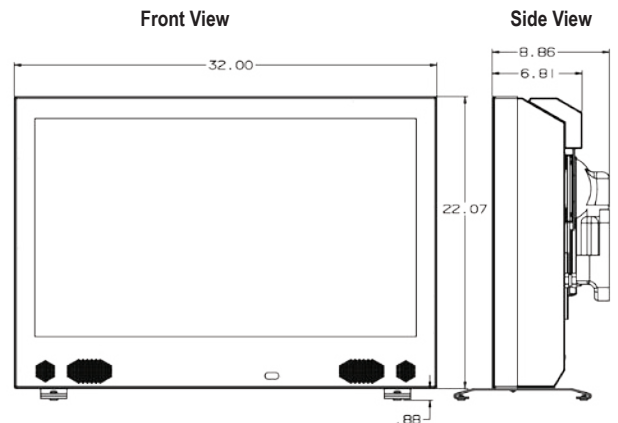

Optional wall mounts and deck planter poles are weatherized and include stainless steel hardware

Model 3210HD

Specifications

LCD Screen	32-inch diagonal TFT Active Matrix
Resolution	1366 x 768 WXGA
Brightness	800 nits
Aspect Ratio	16:9
Active Area	697.7 x 392.3 mm
Contrast Ratio	1600:1
Response Time	8 milliseconds
H/V Viewing Angle	178° by 178°
Display Colors	16.7 million
Input Connectors:	
RF	Antenna/CATV (NTSC/ATSC)
HDMI	HDMI Input x1
Video Composite	Dual S-Video x1 and Composite Video x1 L/R Audio Inputs x2
Video Component	YCbCr/YPbPr x1 (supports HDTV inputs at 480i, 480P, 720P and 1080i) and audio L/R channels x1
PC	15-pin D-sub VGA
Input Power	100-240 VAC, 50-60 Hz 170W
Audio	10-watt x 2 channels, water-resistant speakers L/R Audio output connector inside rear cover
Operating Temp.	-24° to 122° F. (-31° to 50° C.)
Non-op. Temp. (Off-mode with power applied)	-24° to 140° F. (-31° to 60° C.)
Accessories Included	Universal water-resistant remote control with lithium battery Removable table stand
TV Dimensions	32.00 in. W x 22.07 in. H x 6.81 in. D
Weight	49.0 lbs.
Shipping Dimensions	37.0 in. W x 31.0 in. H x 11.7"D
Shipping Weight	57 lbs.
Warranty	One-year, in-factory, parts and labor

Specifications subject to change without notice

SunBriteTV Model 3210HD
(All dimensions are in inches)

TV Dimensions are:
32.00 in. W x 22.07 in. H x 6.81 in. D
Height dimension with table stand is 22.95 in.
TV with optional wall mount measures 8.86 in. when folded flush against the wall.